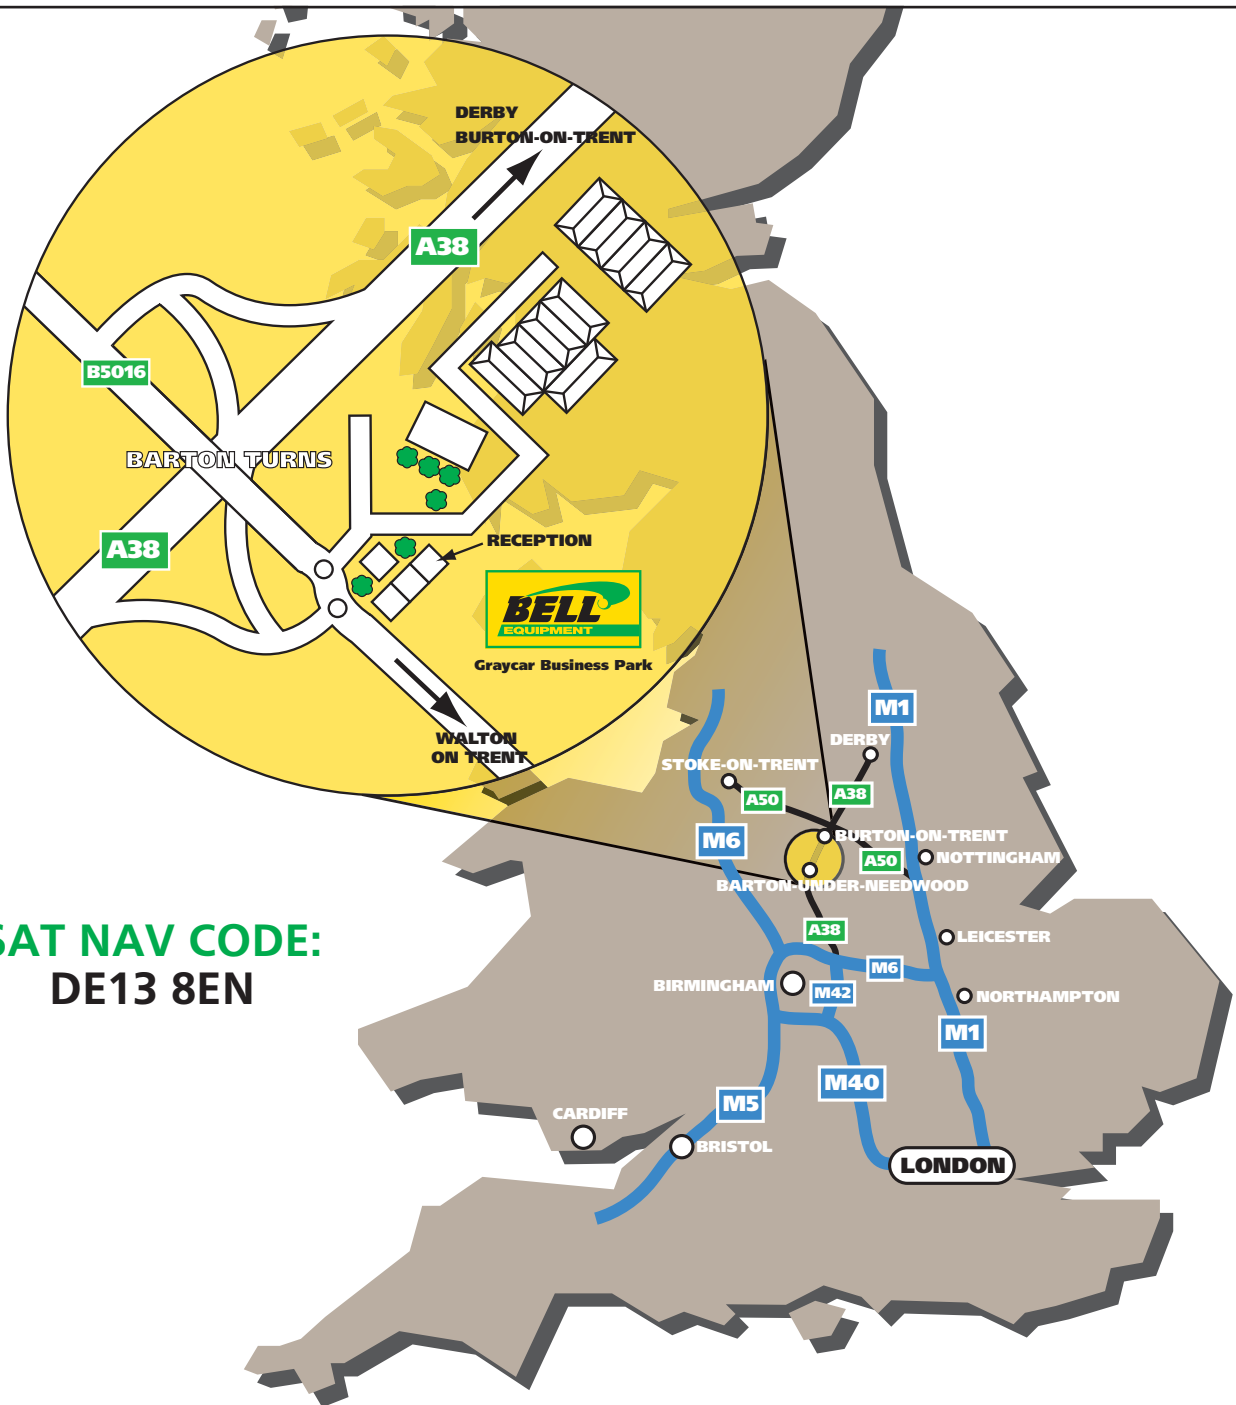

Bell UK Head Office Location

**SAT NAV CODE:
DE13 8EN**

STRONG RELIABLE MACHINES STRONG RELIABLE SUPPORT