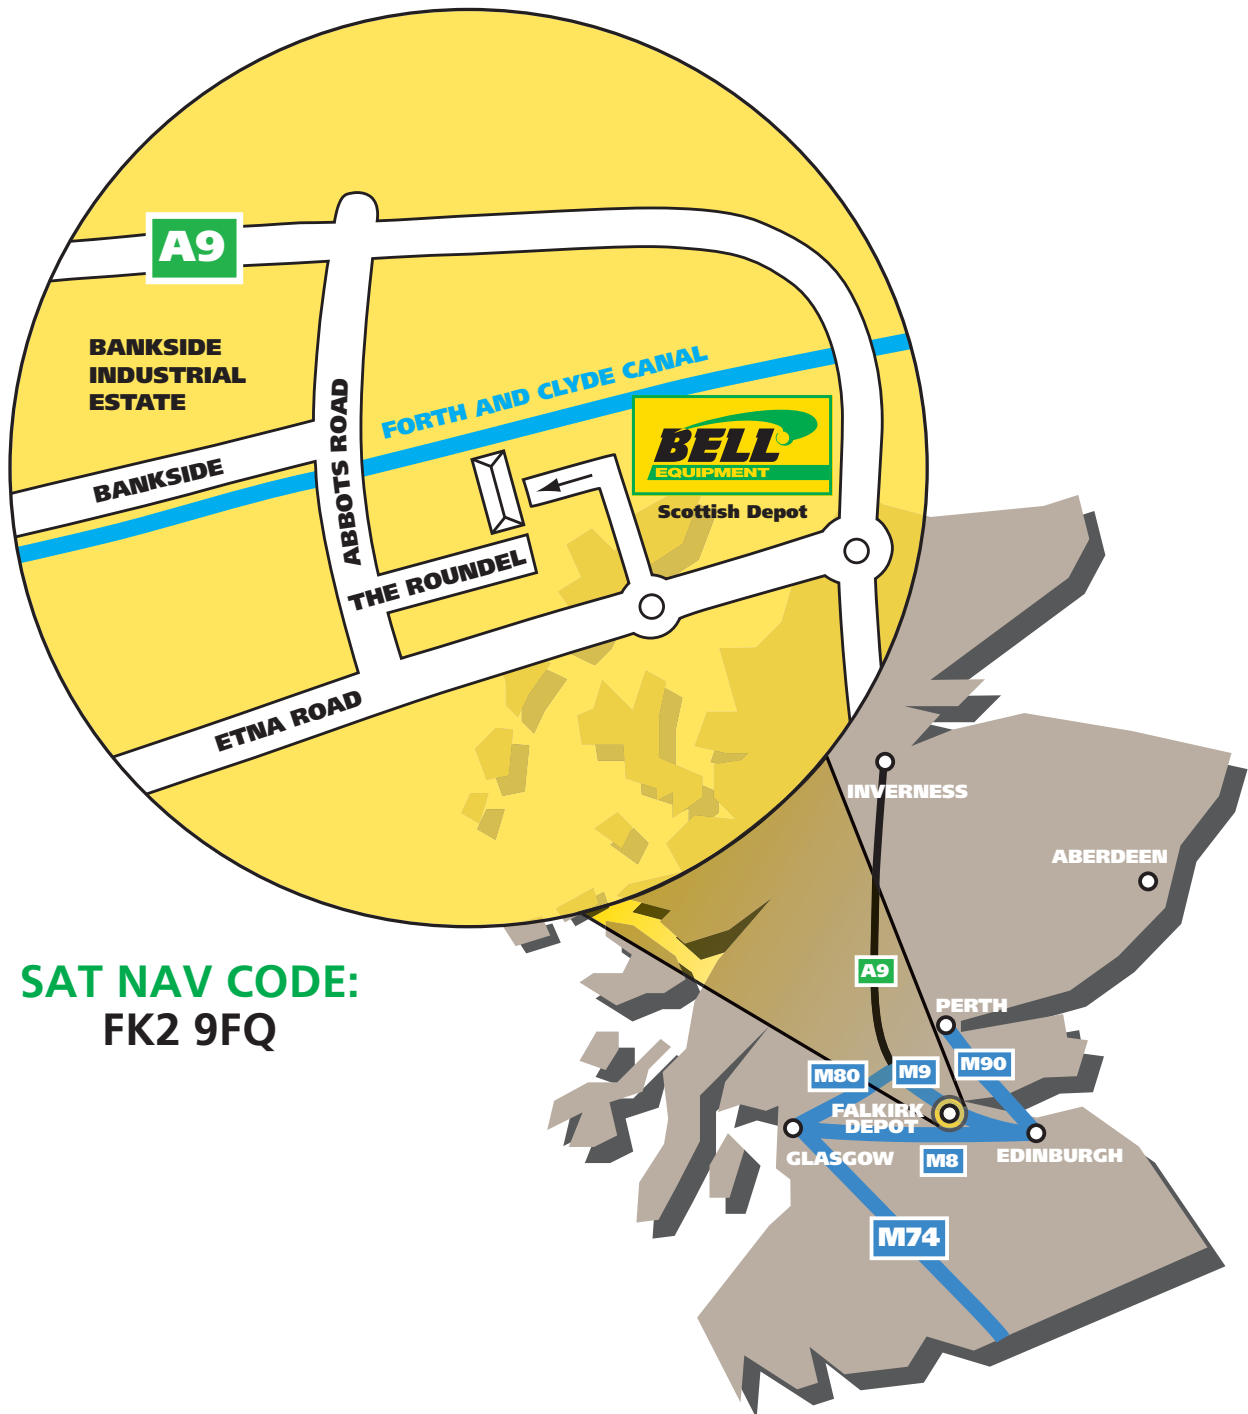

Bell UK Scottish Depot Location

SAT NAV CODE:
FK2 9FQ

STRONG RELIABLE MACHINES STRONG RELIABLE SUPPORT

BELL EQUIPMENT UK LTD

Scottish Depot The Roundel, Falkirk FK2 9FQ Tel: 01324 663640

Head Office Graycar Business Park, Barton Turns, Barton-Under-Needwood, Burton-on-Trent, Staffs DE13 8EN Tel: 01283 712862